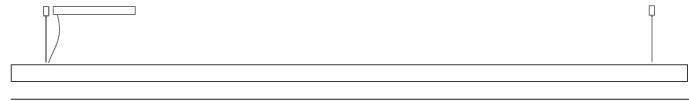

PROJECT
TYPE
SPECIFIER
QUANTITY
DATE

LED60 SUSPENSION

D71018-

base number
Color   Finish
Temperature   Options

1. To build a product code in our configurator select the specify button on the base model # product page
2. To build a manual product code on this datasheet choose from the options listed below in blue font and add the suffix to the base model #

GENERAL

Series: Woodlin
Subseries: LED60
Brand: Tunto
Division: Design
Mounting Type: Suspension
Mounting Location: Ceiling
Subcategory: Profile

PHYSICAL

Shape: Rectangle
Length (mm): 1600
Length (in): 63
Width (mm): 60
Width (in): 2 3/8
Height (mm): 60
Height (in): 2 3/8
Max. Overall Height (mm): 2060
Max. Overall Height (in): 81 1/8
Light Distribution: Direct
Diffuser: Opal
Fixture Finish: [WAL](#) / [ASH](#) / [OAK](#) / [BLK](#) / [WHI](#)
Fixture Material: Wood
Cable Details: 2000mm / 78 3/4"

ELECTRICAL

Lamp Type: LED
Input Wattage (W): 70
Total Output Wattage (W): 63
Dimming: Tri-Mode (Non-Dimming and Phase Dimming (120Vac only) and 0-10V Dimming)
Driver Included: Yes
Driver Location: Integrated
Driver Type: Constant Current - Universal
Driver Class: Class 2
Input Voltage (V): 120 - 277
Constant Current (MA): 700

LED

Color Temperature (°K): [2700](#) / [3000](#) / [4000](#)
Max. Delivered Lumen (lm): 5450
CRI: >93 CRI
Lamp Life (hrs): 50000

OPTICAL

RATINGS AND CERTIFICATIONS

Certified By: Certified for North American Standards
IP rating: IP20

1600mm 63"

60mm 2 3/8"

Direct